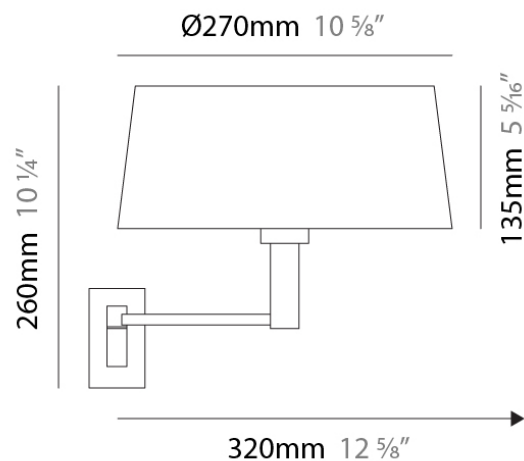

D83047-CHR

PROJECT

TYPE

NOTES

QUANTITY

DATE

GENERAL

Series: Classic

Brand: Panzeri

Division: Design

Mounting Type: Surface

Mounting Location: Wall

Subcategory: Ambient

PHYSICAL

Shape: Abstract

Length (mm): 270

Length (in): 10 ⁵/₈"

Height (mm): 260

Height (in): 10 ¹/₄"

Extension (mm): 320

Extension (in): 12 ⁵/₈"

Light Distribution: Direct / Indirect

Weight (kg): 0.835

Weight (lbs): 1.88

Diffuser: White Fireproof Fabric Shade

Fixture Finish: Chrome

Fixture Material: Metal

ELECTRICAL

Number of Lamps: 1

Lamp Type: LED Retrofit

Lamp Shape: A19

Bulb Included: Bulb Not Included

Total Output Wattage (W): 7

Max. Wattage Per Lamp (W): 7

Lamp Base: E26

Input Voltage (V): 120

LED

OPTICAL

RATINGS AND CERTIFICATIONS

Certified By: CSA Certified to UL and CSA Standards

IP rating: IP20