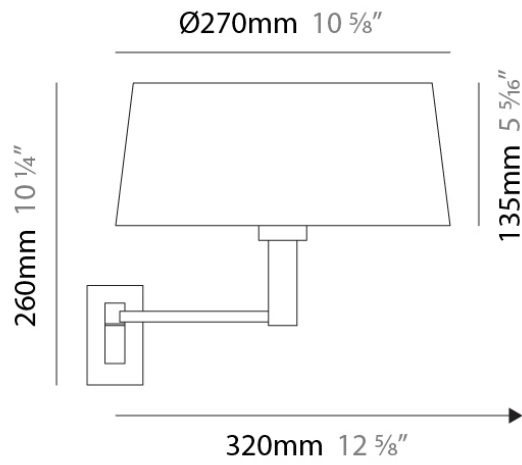

CLASSIC SURFACE

D83047-PBR

PROJECT

TYPE

NOTES

QUANTITY

DATE

GENERAL

Series: Classic
Brand: Panzeri
Division: Design
Mounting Type: Surface
Mounting Location: Wall
Subcategory: Ambient

PHYSICAL

Shape: Abstract
Length (mm): 270
Length (in): 10 ⁵/₈
Height (mm): 260
Height (in): 10 ¹/₄
Extension (mm): 320
Extension (in): 12 ⁵/₈
Light Distribution: Direct / Indirect
Weight (kg): 0.835
Weight (lbs): 1.88
Diffuser: White Fireproof Fabric Shade
Fixture Material: Metal

ELECTRICAL

Number of Lamps: 1
Lamp Type: LED Retrofit
Lamp Shape: A19
Bulb Included: Bulb Not Included
Total Output Wattage (W): 7
Max. Wattage Per Lamp (W): 7
Lamp Base: E26
Input Voltage (V): 120

LED

OPTICAL

RATINGS AND CERTIFICATIONS

Certified By: CSA Certified to UL and CSA Standards
IP rating: IP20