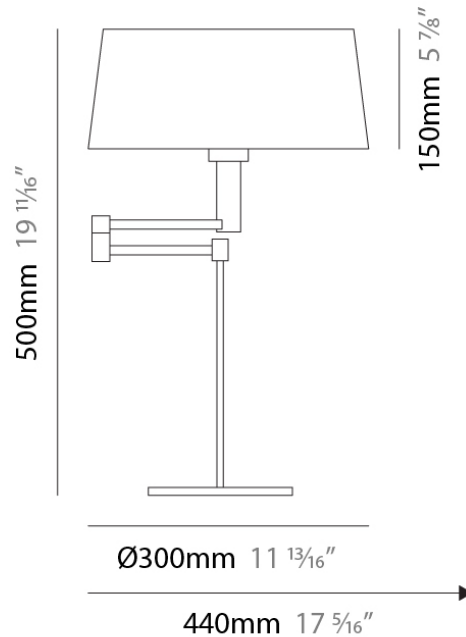

PROJECT	
TYPE	
NOTES	
QUANTITY	
DATE	

CLASSIC PORTABLE

D84062-PBR

GENERAL

Series: Classic
Brand: Panzeri
Division: Design
Mounting Type: Portable
Mounting Location: Table
Subcategory: Table

PHYSICAL

Diameter (mm): 300
Diameter (in): 11 ¹³/₁₆"
Height (mm): 500
Height (in): 19 ¹¹/₁₆"
Extension (mm): 550
Extension (in): 21 ⁵/₈"
Light Distribution: Direct / Indirect
Weight (kg): 5.9
Weight (lbs): 13
Diffuser: White Fireproof Fabric Shade

ELECTRICAL

Number of Lamps: 1
Lamp Type: LED / CFL / Incandescent
Bulb Included: Bulb Not Included
Total Output Wattage (W): 8 / 15 / 60
Max. Wattage Per Lamp (W): 8 / 15 / 60
Lamp Base: E26
Input Voltage (V): 120

LED

OPTICAL

RATINGS AND CERTIFICATIONS

Certified By: CSA Certified to UL and CSA Standards
IP rating: IP20